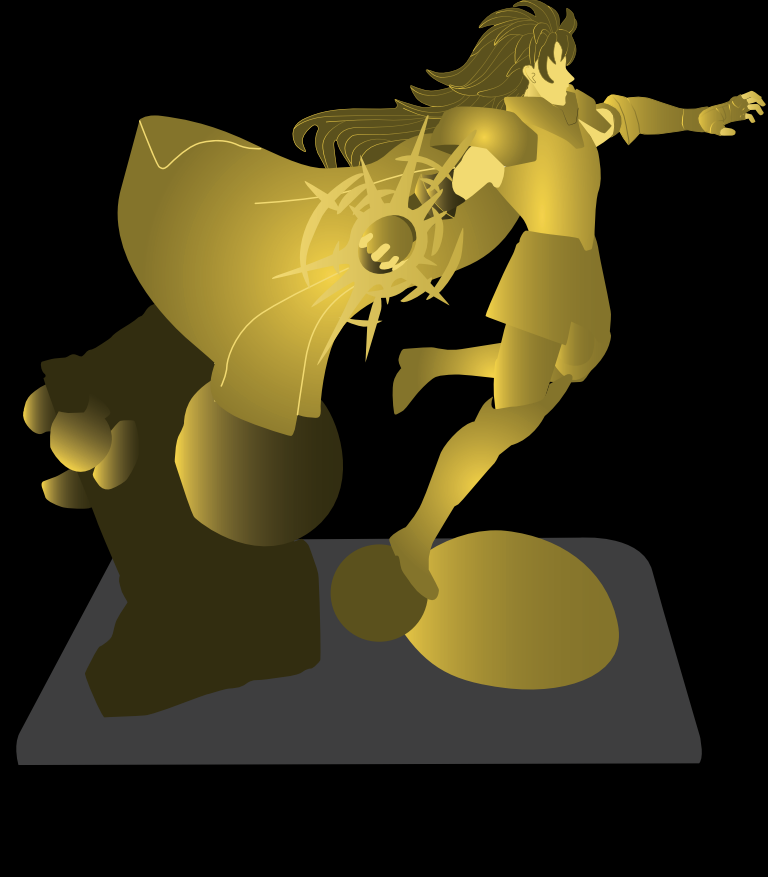

06 Votre statue est désormais complète.
Your statue is now complete